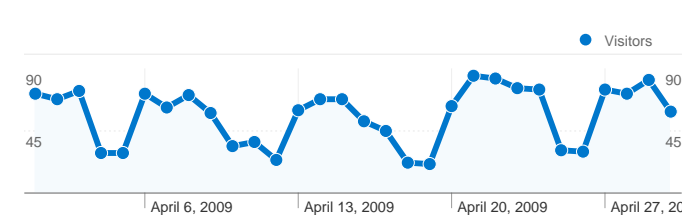

Site Usage

2,089 Visits

12.02% Bounce Rate

13,442 Pageviews

00:02:33 Avg. Time on Site

6.43 Pages/Visit

32.60% % New Visits

Visitors Overview

932 people visited this site

2,089 Visits

932 Absolute Unique Visitors

13,442 Pageviews

6.43 Average Pageviews

00:02:33 Time on Site

12.02% Bounce Rate

32.60% New Visits

Site Usage

Visits 2,089 % of Site Total: 100.00%	Pages/Visit 6.43 Site Avg: 6.43 (0.00%)	Avg. Time on Site 00:02:33 Site Avg: 00:02:33 (0.00%)	% New Visits 32.60% Site Avg: 32.60% (0.00%)	Bounce Rate 12.02% Site Avg: 12.02% (0.00%)	
Country/Territory	Visits	Pages/Visit	Avg. Time on Site	% New Visits	Bounce Rate
United States	2,082	6.44	00:02:33	32.37%	11.86%
Germany	3	4.67	00:01:47	100.00%	66.67%
Canada	2	7.00	00:00:33	100.00%	50.00%
Philippines	1	1.00	00:00:00	100.00%	100.00%
Panama	1	13.00	00:02:05	100.00%	0.00%

1 - 5 of 5

Pages on this site were viewed a total of 13,442 times

13,442 Pageviews

8,804 Unique Views

12.02% Bounce Rate

Top Content

Pages	Pageviews	% Pageviews
/	3,377	25.12%
/index.cfm?action=main.team&ID=6021	859	6.39%
/index.cfm?action=main.main	526	3.91%
/index.cfm?action=main.team&ID=6024	360	2.68%
/index.cfm?action=main.team&ID=6025	339	2.52%