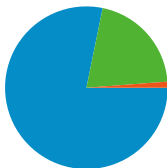

Traffic Sources Overview

- **Referring Sites**
  1,634.00 (78.22%)
- **Direct Traffic**
  430.00 (20.58%)
- **Search Engines**
  25.00 (1.20%)

Content Overview

Pages	Pageviews	% Pageviews
/	3,377	25.12%
/index.cfm?action=main.team&l	859	6.39%
/index.cfm?action=main.main	526	3.91%
/index.cfm?action=main.team&l	360	2.68%
/index.cfm?action=main.team&l	339	2.52%