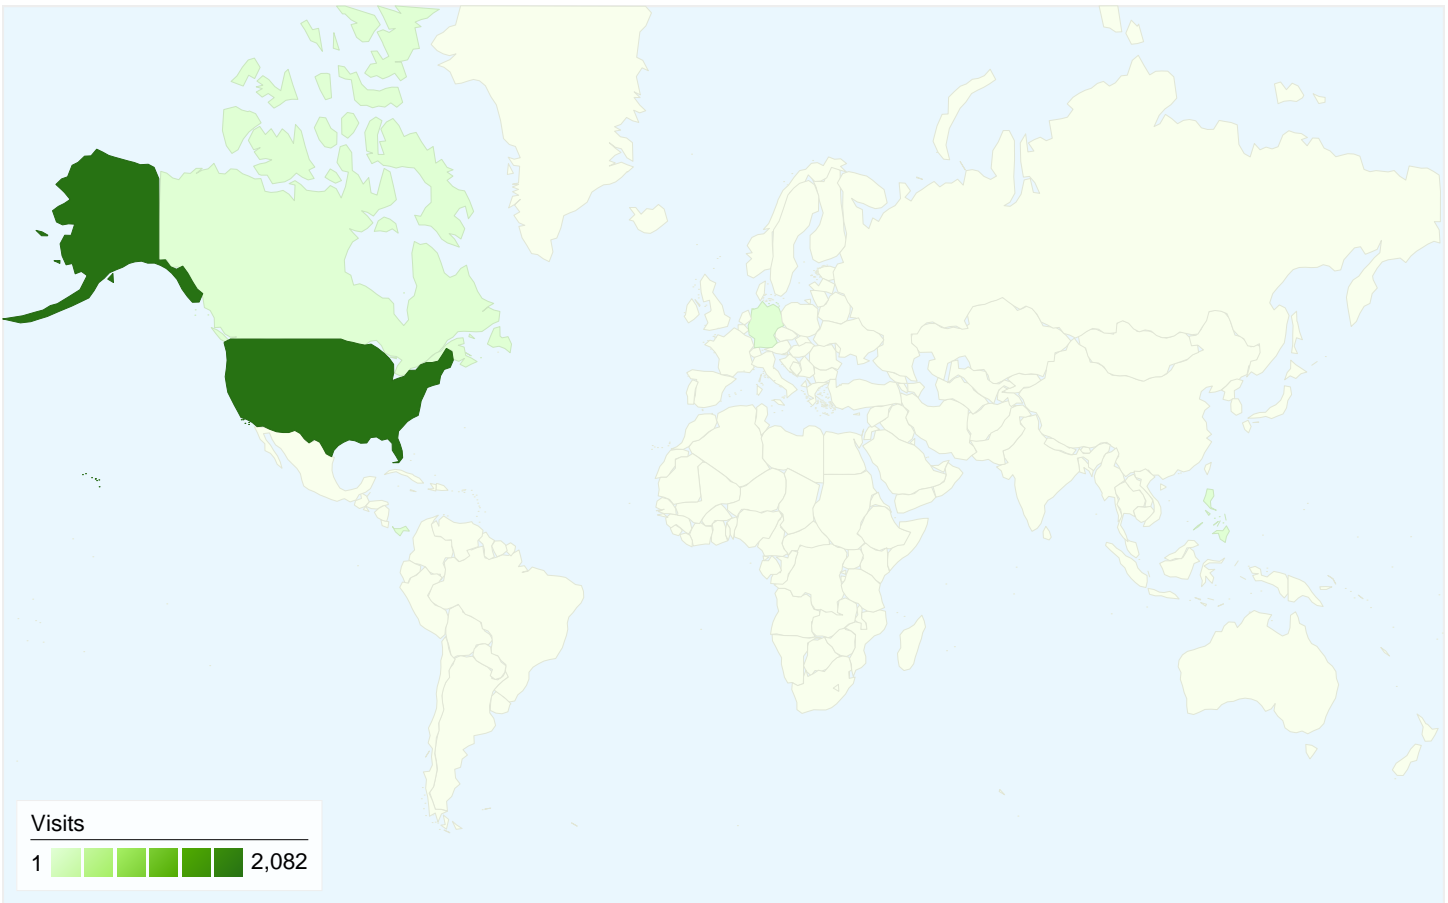

2,089 visits came from 5 countries/territories

Site Usage

Visits 2,089 % of Site Total: 100.00%	Pages/Visit 6.43 Site Avg: 6.43 (0.00%)	Avg. Time on Site 00:02:33 Site Avg: 00:02:33 (0.00%)	% New Visits 32.60% Site Avg: 32.60% (0.00%)	Bounce Rate 12.02% Site Avg: 12.02% (0.00%)	
Country/Territory	Visits	Pages/Visit	Avg. Time on Site	% New Visits	Bounce Rate
United States	2,082	6.44	00:02:33	32.37%	11.86%
Germany	3	4.67	00:01:47	100.00%	66.67%
Canada	2	7.00	00:00:33	100.00%	50.00%
Philippines	1	1.00	00:00:00	100.00%	100.00%
Panama	1	13.00	00:02:05	100.00%	0.00%

1 - 5 of 5