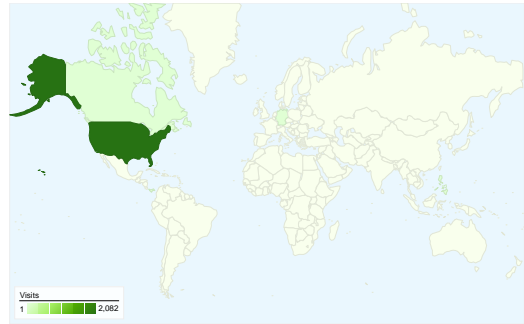

Site Usage

2,089 Visits

12.02% Bounce Rate

13,442 Pageviews

00:02:33 Avg. Time on Site

6.43 Pages/Visit

32.60% % New Visits

Visitors Overview

Visitors
932

Map Overlay world

Traffic Sources Overview

- **Referring Sites**
1,634.00 (78.22%)
- **Direct Traffic**
430.00 (20.58%)
- **Search Engines**
25.00 (1.20%)

Content Overview

Pages	Pageviews	% Pageviews
/	3,377	25.12%
/index.cfm?action=main.team&l	859	6.39%
/index.cfm?action=main.main	526	3.91%
/index.cfm?action=main.team&l	360	2.68%
/index.cfm?action=main.team&l	339	2.52%

All traffic sources sent a total of 2,089 visits

20.58% Direct Traffic

78.22% Referring Sites

1.20% Search Engines

- Referring Sites
1,634.00 (78.22%)
- Direct Traffic
430.00 (20.58%)
- Search Engines
25.00 (1.20%)

Site Usage

Visits 2,089 % of Site Total: 100.00%	Pages/Visit 6.43 Site Avg: 6.43 (0.00%)	Avg. Time on Site 00:02:33 Site Avg: 00:02:33 (0.00%)	% New Visits 32.60% Site Avg: 32.60% (0.00%)	Bounce Rate 12.02% Site Avg: 12.02% (0.00%)	
Country/Territory	Visits	Pages/Visit	Avg. Time on Site	% New Visits	Bounce Rate
United States	2,082	6.44	00:02:33	32.37%	11.86%
Germany	3	4.67	00:01:47	100.00%	66.67%
Canada	2	7.00	00:00:33	100.00%	50.00%
Philippines	1	1.00	00:00:00	100.00%	100.00%
Panama	1	13.00	00:02:05	100.00%	0.00%